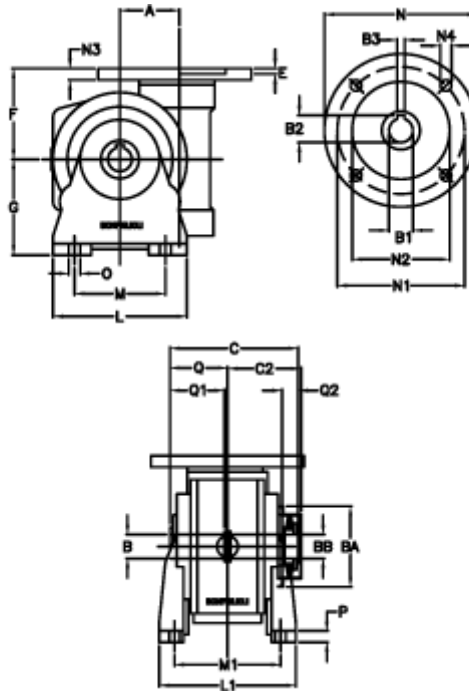

Article number: 390204902832236

Description: Worm Gear with Torque Limiter
VF 49-L2-V-28 P63B5

Measures

a	= 49.50	C2	= 63,5	M1	= 98.5	Q	= 51.0
B	= 25	Description	= VF 49V-xx-63B5	N	= 140	Q1	= 41
B1 E7	= 11	E	= 3.0	N1	= 115	Q2	= 15
B2	= 12.8	F	= 70	N2	= 95		
B3 H9	= 4	g	= 82	N3	= 10.5		
BA	= 63	L	= 110	N4	= 9,5		
BB H7	= 14	L1	= 124.0	O	= 8.5		
C	= 105	m	= 63	P	= 12		